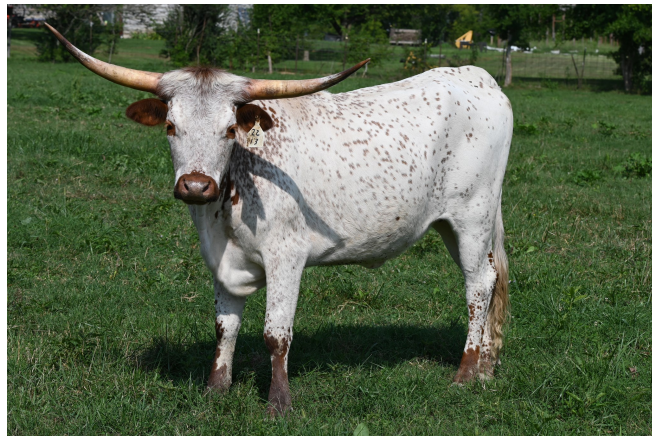

RR Classic Lorelle

Date of Birth: 07/16/2022
 Registration 1: 292921
 Sale Price: \$1,150.00

Courtesy of Rietkerk Ranch

WB Super Classic

SUPER FIELDER

SUPER BOWL

Field Of Pearls

THE SHADOW

MONA JEAN TLB 153

J.R. GRAND SLAM

Roundup's Emma II

DH Southbound

GRAND ROUNDUP 2/7

Wiregrass Lorelle

Wiregrass Coon Tail

RR Grand Lorelle